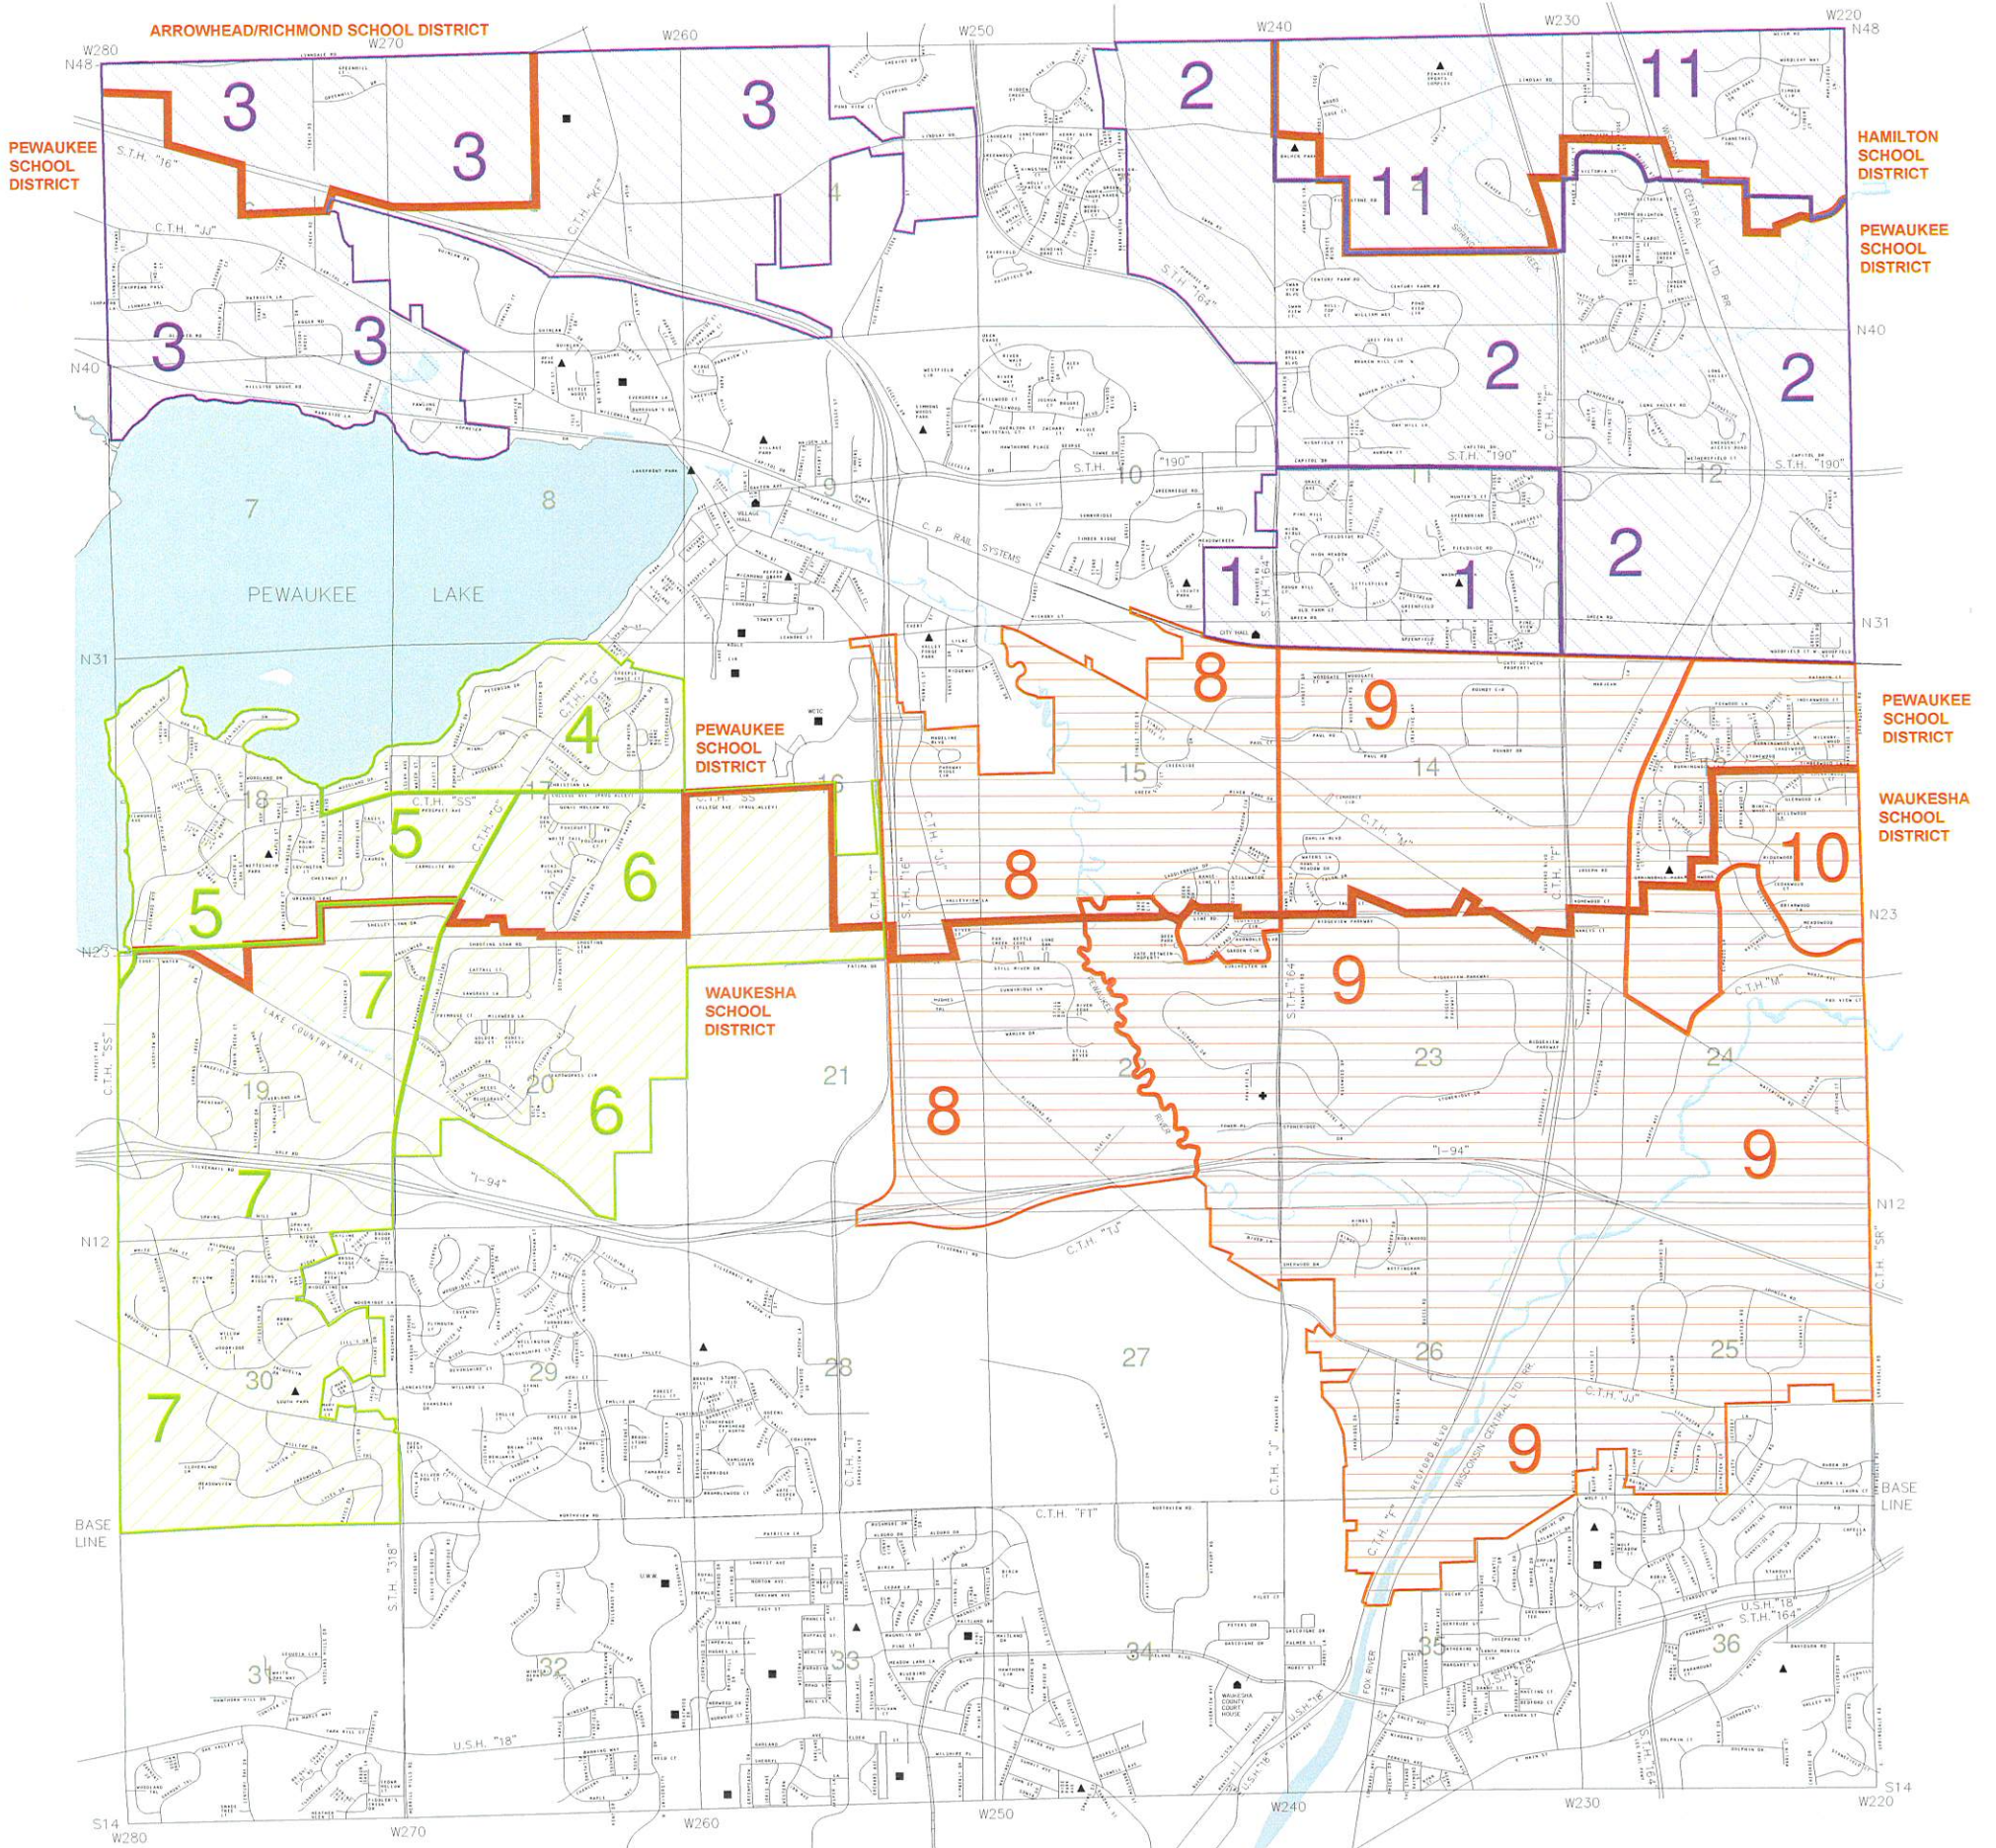

SCHOOL AND WARD DISTRICTS 2021

CITY OF PEWAUKEE

WAUKESHA COUNTY, WISCONSIN

T7N

R19E

1. LEGEND
2. SCHOOLS
   - GOVERNMENT HALLS
   - HOSPITALS
   - ▲ PARKS

PREPARED BY:
WAUKESHA COUNTY PARK & PLANNING DEPARTMENT
JULY 1999
AMENDED BY THE CITY DECEMBER, 2000.
UPDATED: FEB, 2004; JAN., 2005; JAN., 2006; NOV., 2006; JAN., 2010; JUL., 2013.

- WARDS 1, 2 & 3 Wagner Park, N31 W23320 Green Rd.
- WARDS 4, 5, 6 & 7 New Vision Brethren In Christ Church
  N14 W27995 Silvernail Rd.
- WARDS 8, 9 & 10 Pewaukee City Hall, W240 N3065 Pewaukee Rd.

- DISTRICT #1 – WARDS 1–2–3–11
- DISTRICT #2 – WARDS 4–5–6–7
- DISTRICT #3 – WARDS 8–9–10